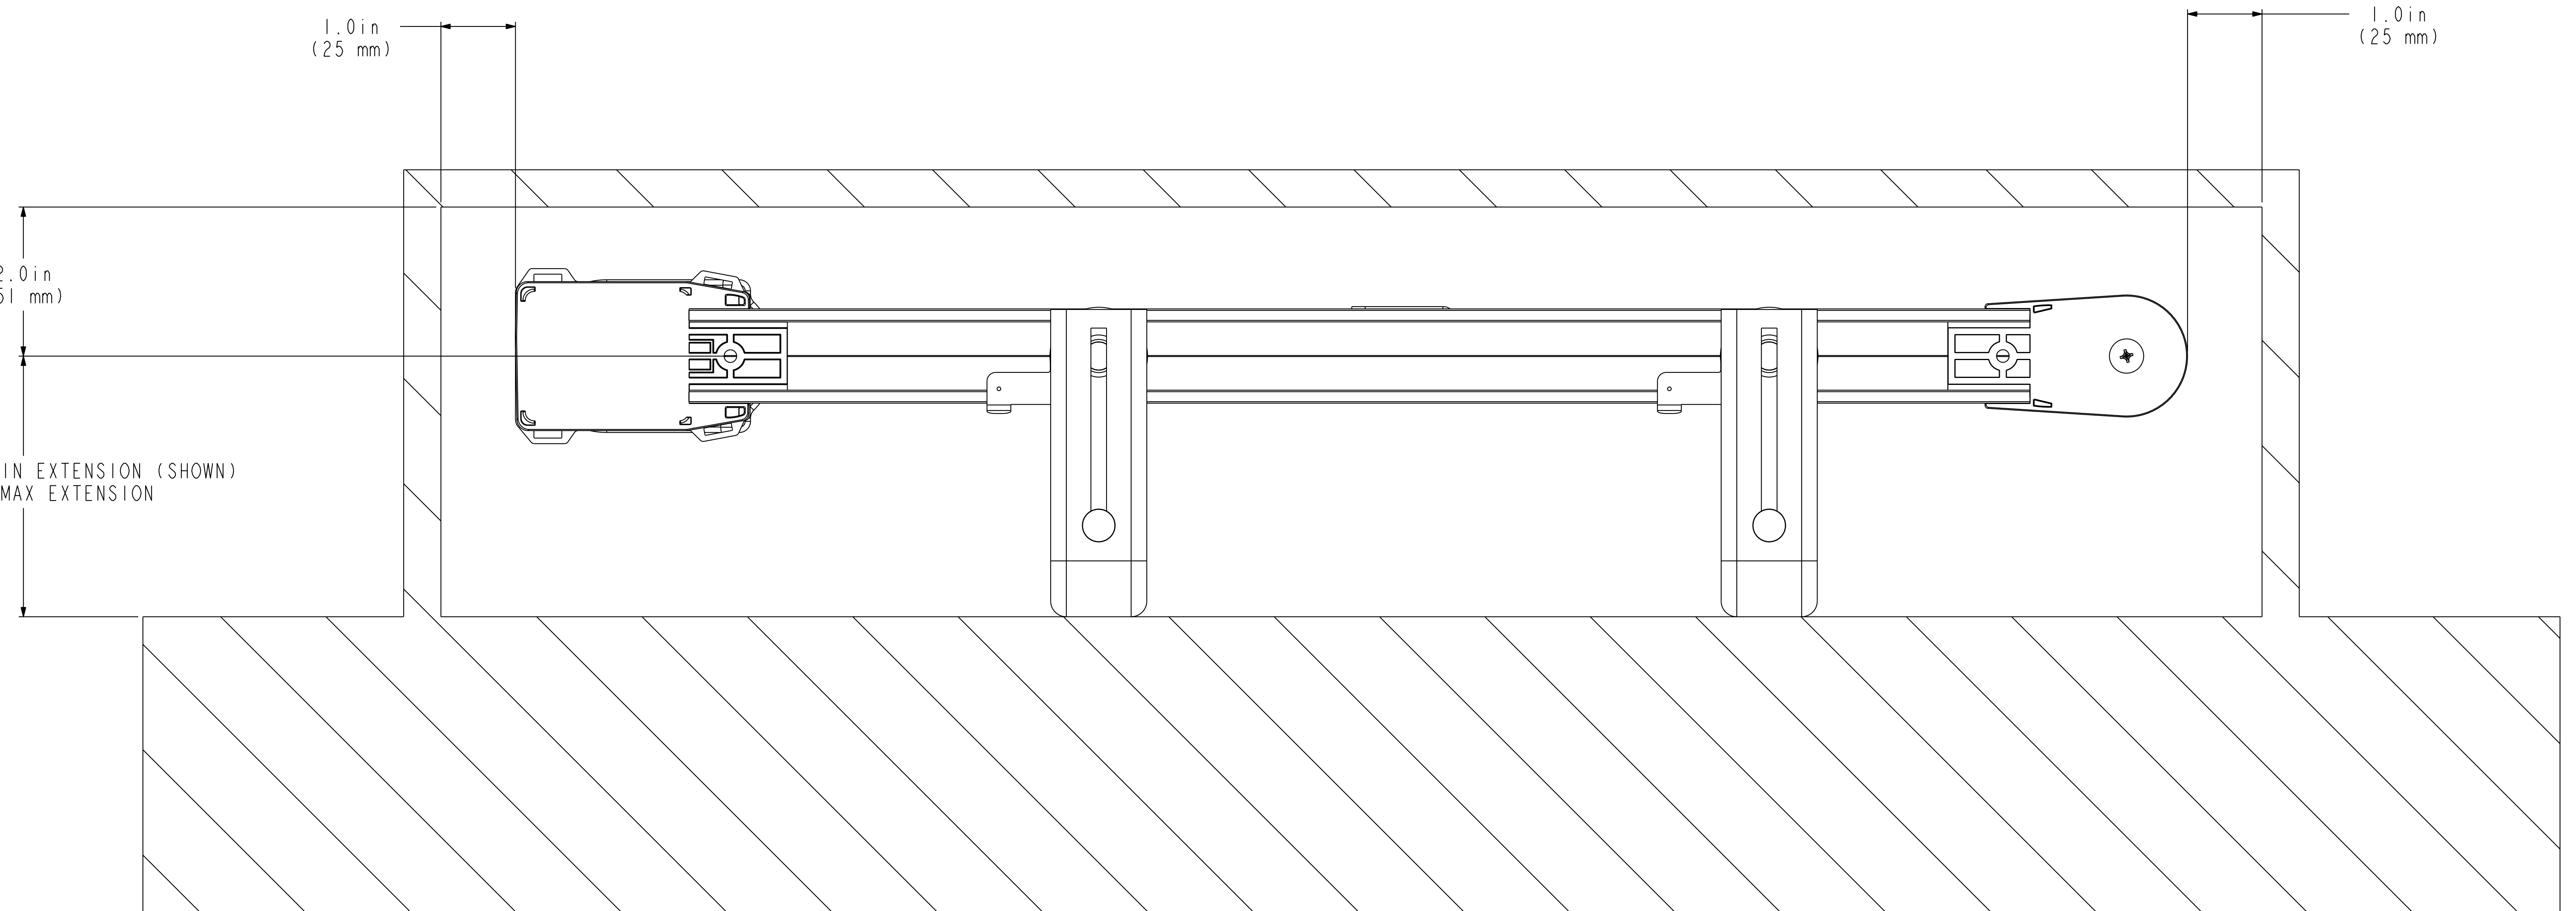

3.50 in (89 mm) MIN EXTENSION (SHOWN)  
6.00 in (152 mm) MAX EXTENSION

2.0 in  
(51 mm)

WORLD HEADQUARTERS: +1.610.282.3800  
TECHNICAL SUPPORT CENTER: +1.800.523.9466  
CUSTOMER SERVICE/QUOTES: +1.800.446.1503  
EMAIL: shadinginfo@lutron.com

SIVOIA QED ENHANCED DRAPERIES POCKET MOUNT STRAIGHT TRACK

1.0 in  
(25 mm)

2.0 in  
(51 mm)

3.50 in (89 mm) MIN EXTENSION (SHOWN)  
6.00 in (152 mm) MAX EXTENSION

1.0 in  
(25 mm)