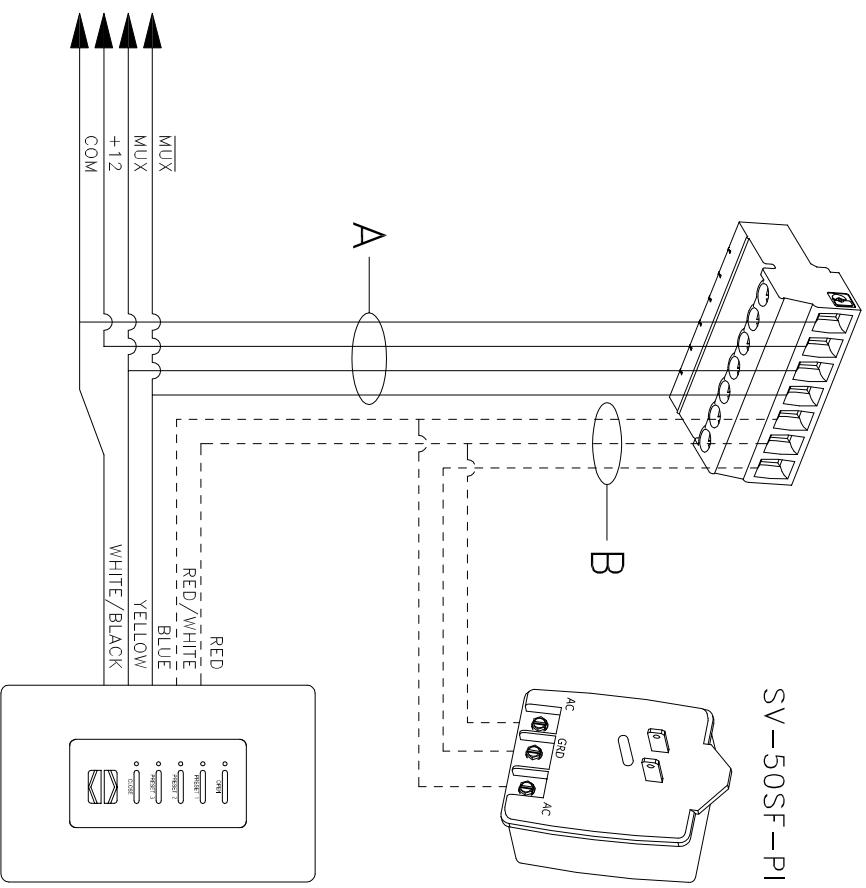

SIVOIA QED EDU  
FEMALE TERMINAL  
BLOCK

SV-50SF-PI

WIRE TYPES

- A - COMM LINK (SHIELDED)
- B - POWER SUPPLY

RA-SVC