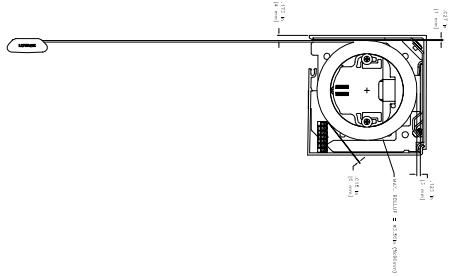

OPTIONAL LITERALS

JANUARY 2014

NOTES:
1. ROLLER TYPE 00 = 42542 IN (1065 mm)