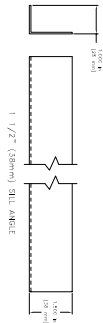

OPTIONAL LITERALS

JANUARY 2014

NOTES:
1. ROLLER TYPE 00 = 42542 IN (1065 mm)