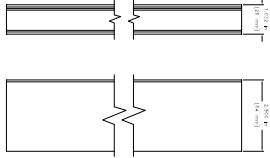

OPTIONAL LITERALS

JANUARY 2014

NOTES:
1. ROLLER TYPE 00 = 42542 IN (1065 mm)