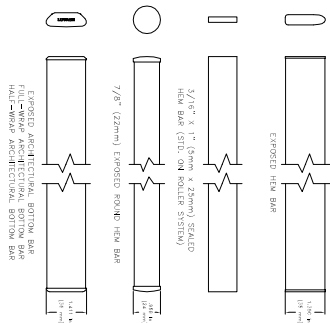

OPTIONAL LITERALS

JANUARY 2014

NOTES:
1. ROLLER TYPE 00 = 42542 IN (1065 mm)