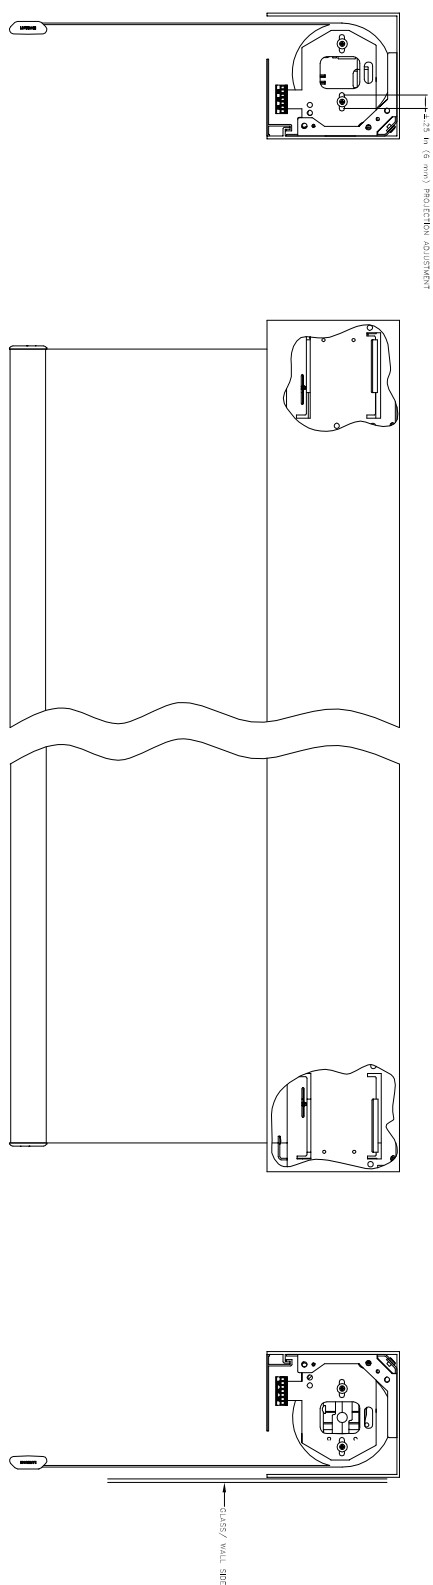

OPTIONAL LINOLITE

MINIMUM PROJECTION DISTANCE

.271 in (7 mm) MIN. CLEARANCE

NOTES:
1: ROLLER RIB CD = 83.552 in (2128 mm)