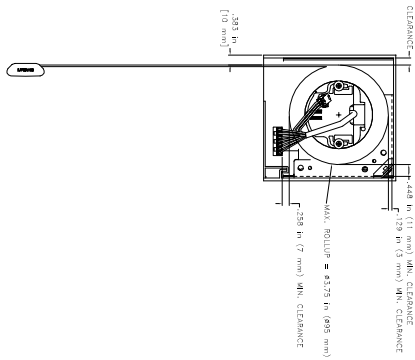

OPTIONAL LINOLITE

MINIMUM PROJECTION DISTANCE

.271 in (7 mm) MIN. CLEARANCE

NOTES:
1: ROLLER RIB CD = 83.552 in (2128 mm)