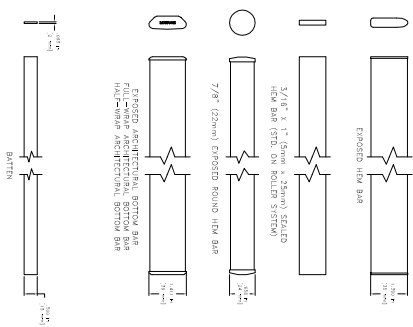

OPTIONAL LINOLITE

MINIMUM PROJECTION DISTANCE

.271 in (7 mm) MIN. CLEARANCE

NOTES:
1: ROLLER RIB CD = 83.552 in (2128 mm)