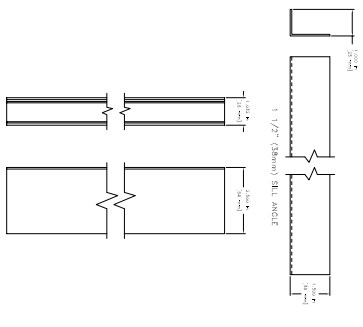

OPTIONAL LINOLITE

MINIMUM PROJECTION DISTANCE

.271 in (7 mm) MIN. CLEARANCE

NOTES:
1: ROLLER RIB CD = 83.552 in (2128 mm)