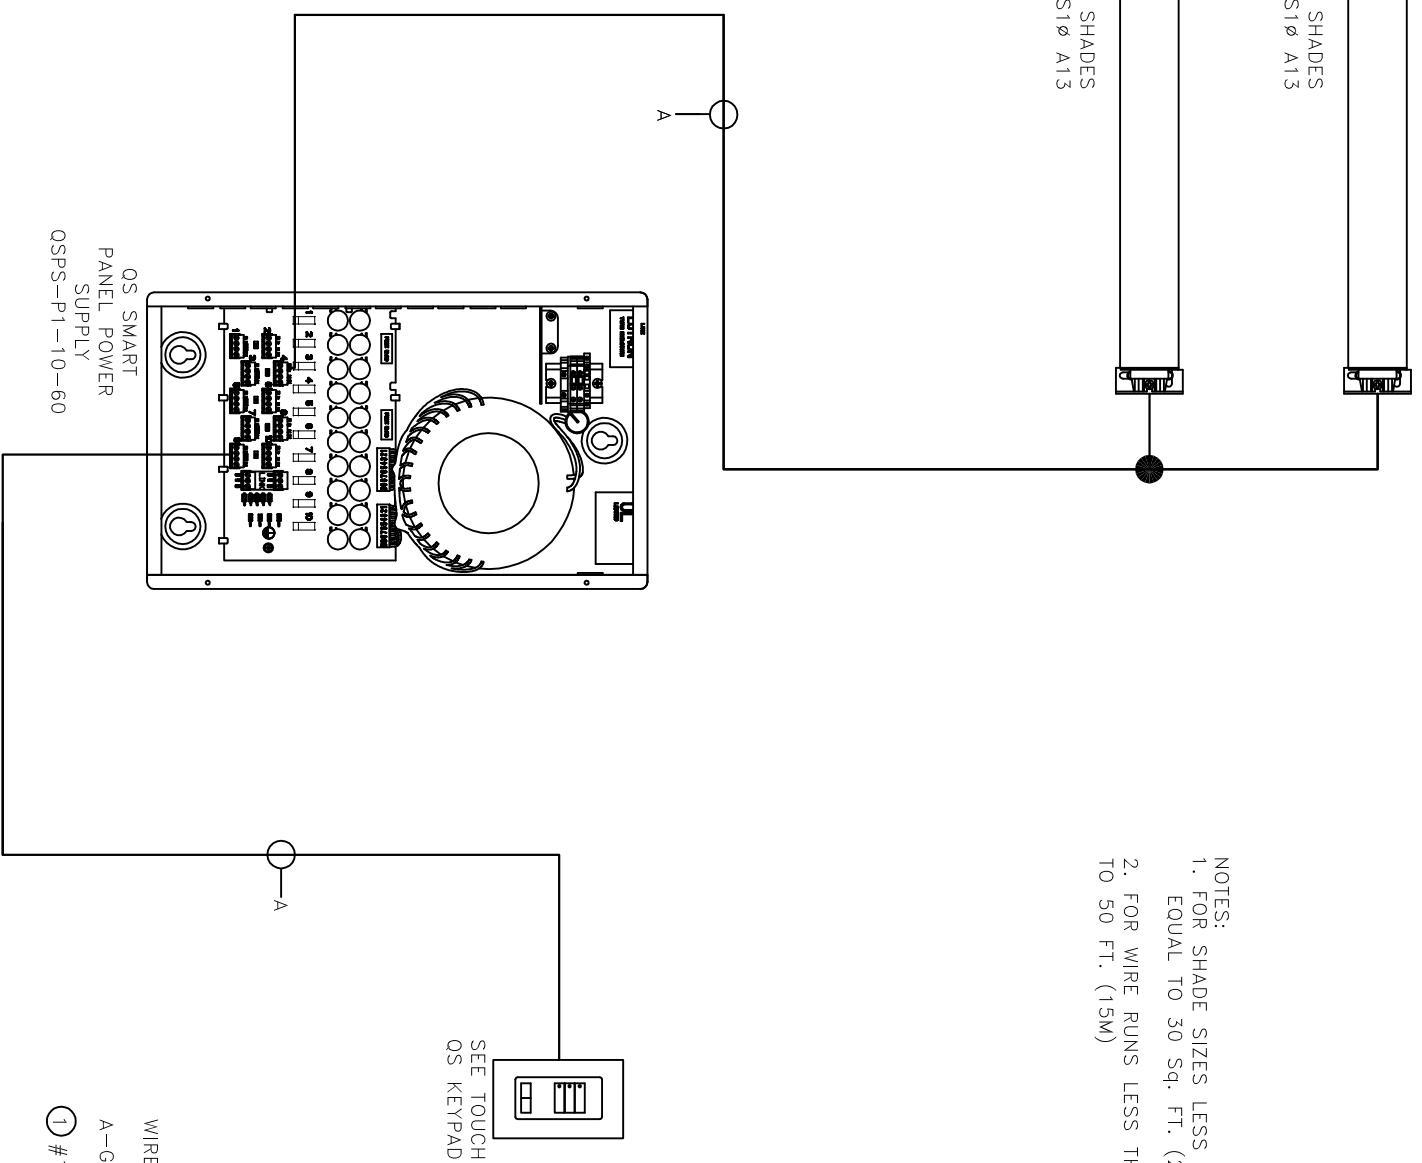

SIVOIA OS ROLLER SHADES  
QSSR - S1Ø A13

SIVOIA OS ROLLER SHADES  
QSSR - S1Ø A13

- NOTES:
1. FOR SHADE SIZES LESS THAN OR EQUAL TO 30 Sq. FT. (2.75m<sup>2</sup>)
  2. FOR WIRE RUNS LESS THAN OR EQUAL TO 50 FT. (15M)

WIRE LEGEND

- A - GRX-CBL-3465-500
- ① #18 (1.0MM<sup>2</sup>) AWG TWISTED, SHIELDED